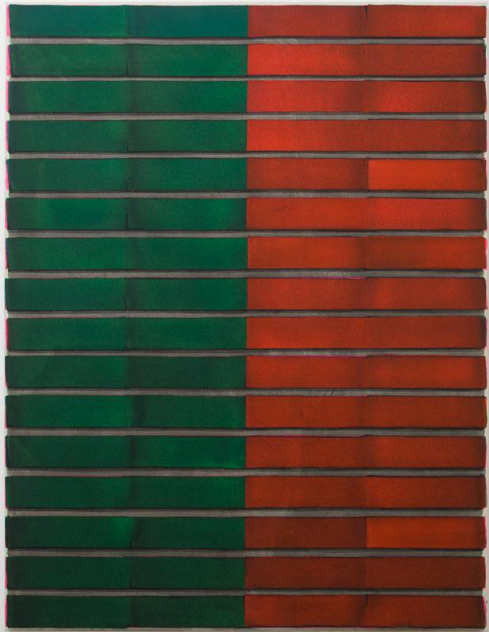

Installation view, *Within Touching Distance* Bobinska Brownlee, London 2022

Interval_XVI
152 x 107 cm
Acrylic on canvas
2022

Interval XIV
150 x 115 cm
Acrylic on canvas
2022

Interval XVII
120 x 90cm
Acrylic on canvas
2022

Interval XV
150 x 115 cm
Acrylic on canvas
2022

Interval X
150 x 115 cm
Acrylic on canvas
2022